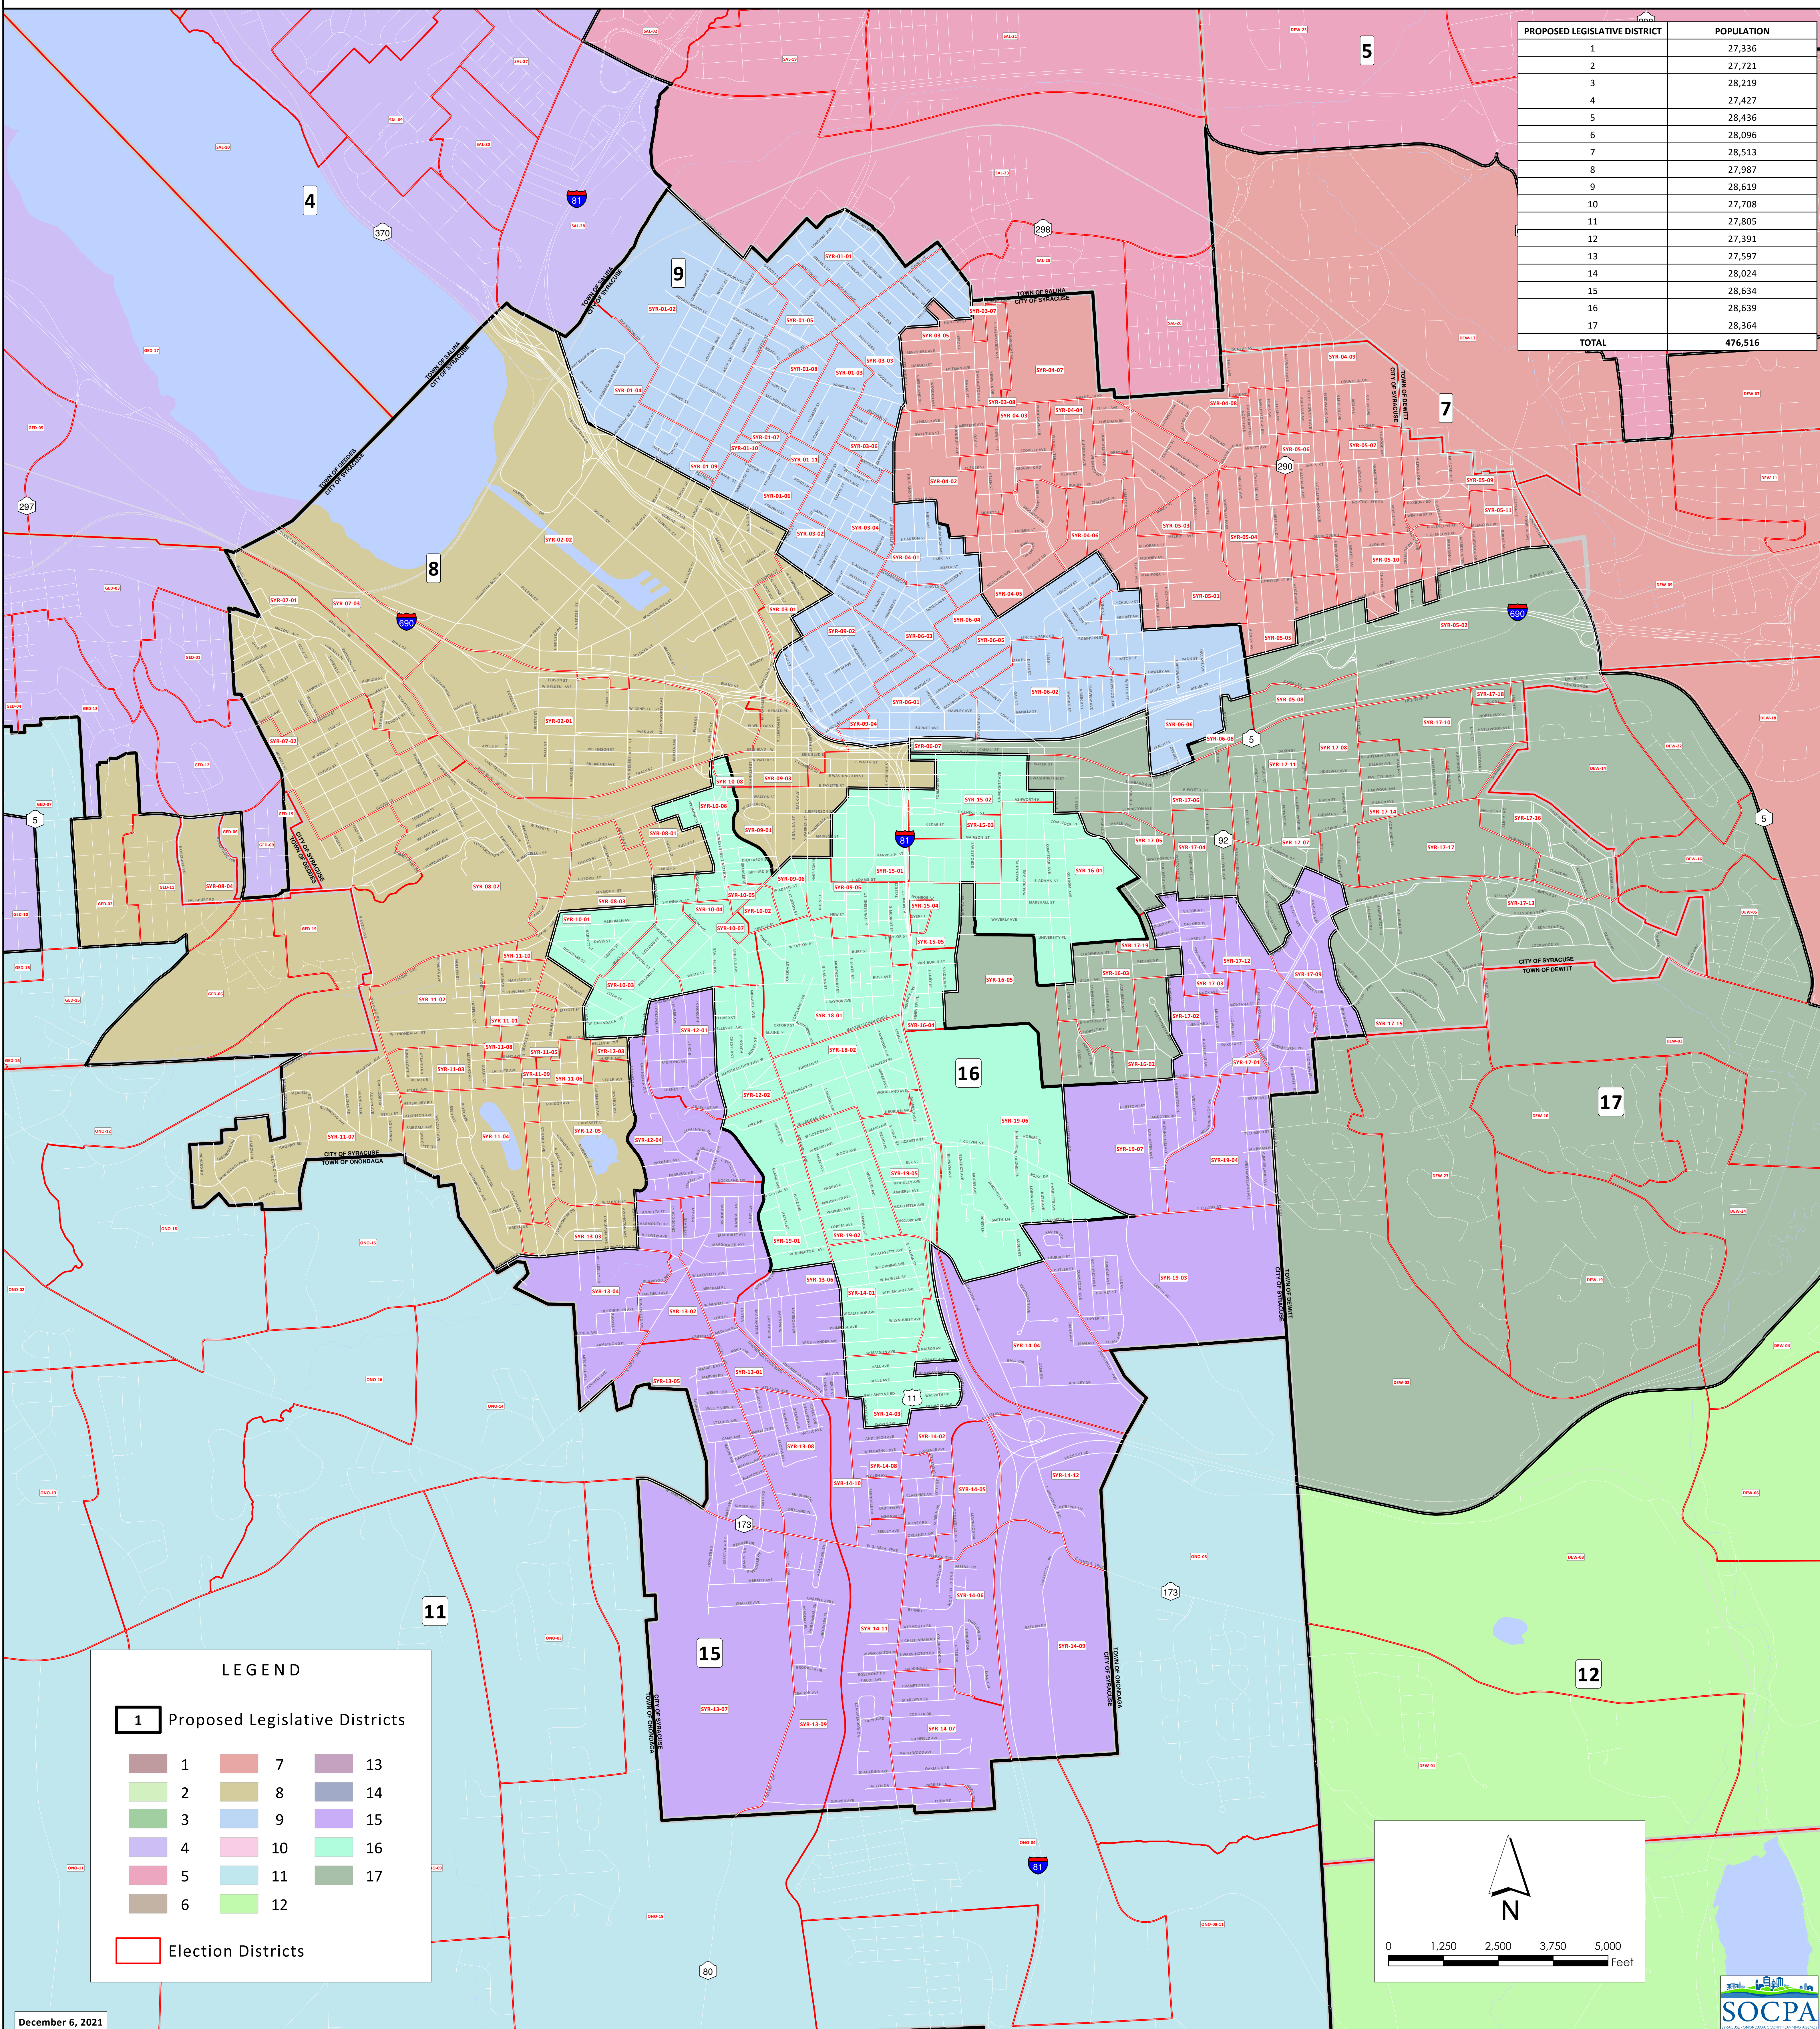

ONONDAGA COUNTY LEGISLATIVE DISTRICTS REAPPORTIONMENT PROPOSAL CITY OF SYRACUSE

DRAFT

PROPOSED LEGISLATIVE DISTRICT	POPULATION
1	27,336
2	27,721
3	28,219
4	27,427
5	28,436
6	28,096
7	28,513
8	27,987
9	28,619
10	27,708
11	27,805
12	27,391
13	27,597
14	28,024
15	28,634
16	28,639
17	28,364
TOTAL	476,516

LEGEND

1 Proposed Legislative Districts

1	7	13
2	8	14
3	9	15
4	10	16
5	11	17
6	12	

Election Districts