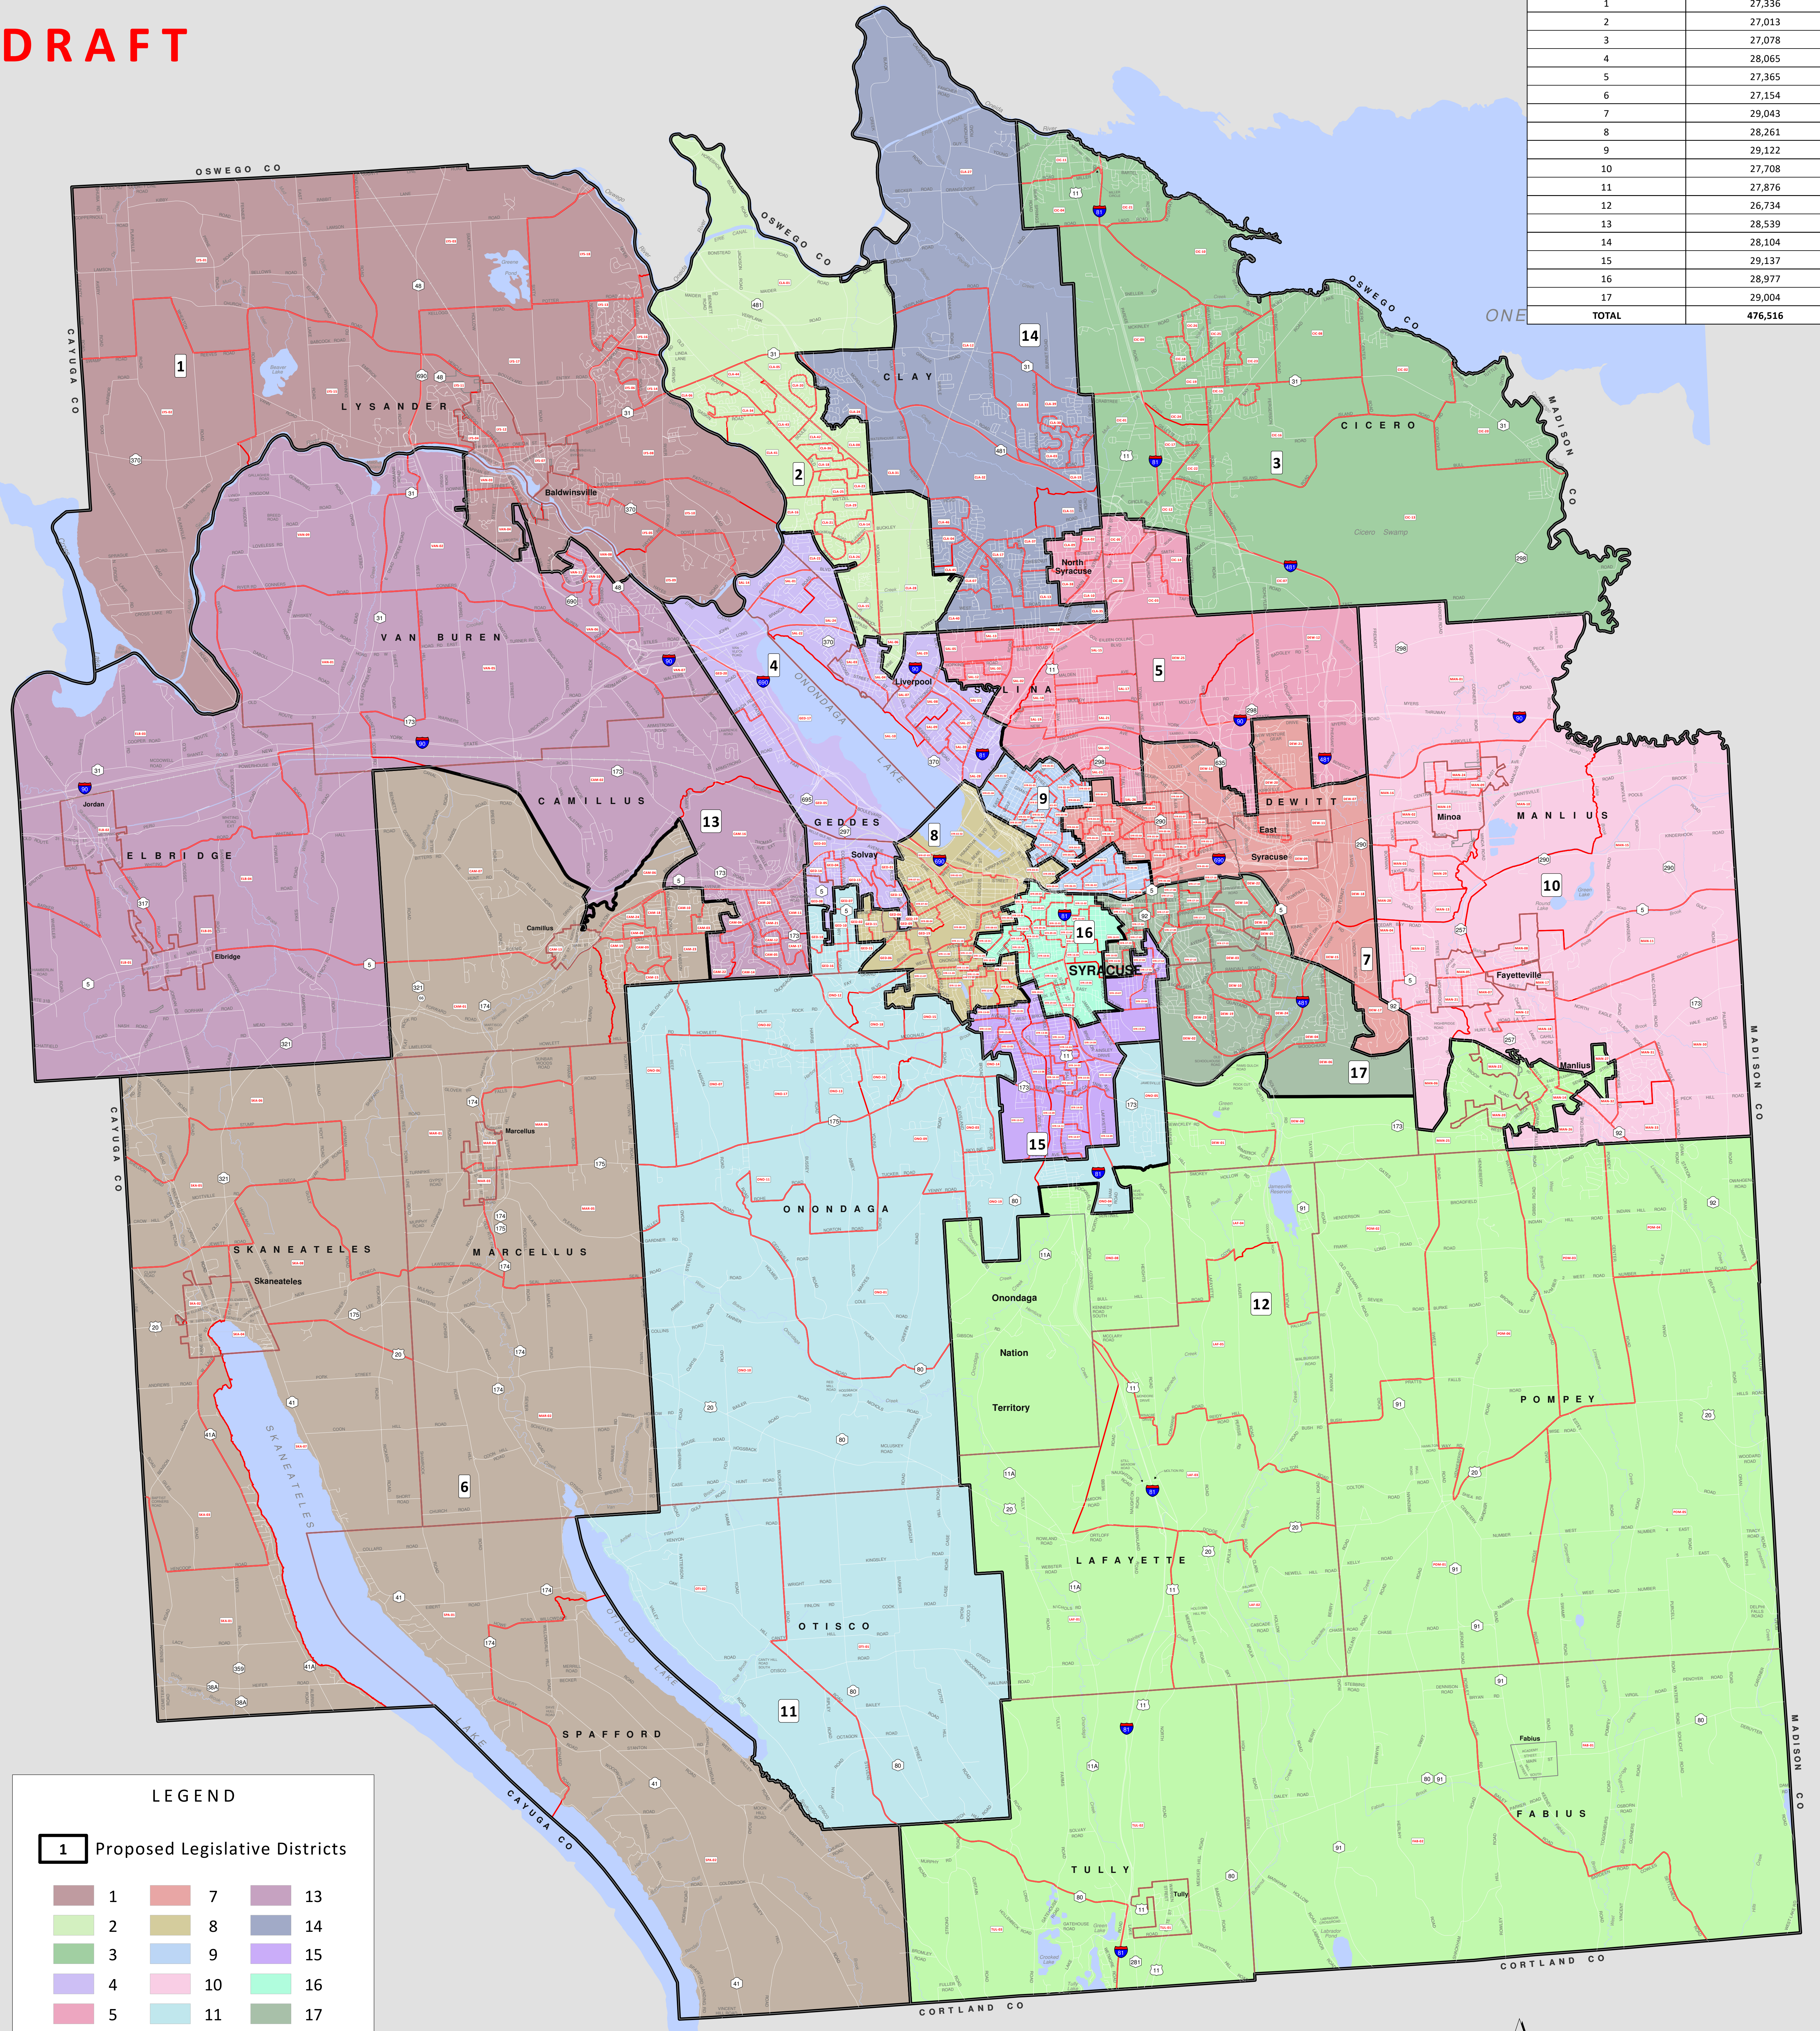

# ONONDAGA COUNTY LEGISLATIVE DISTRICTS REAPPORTIONMENT PROPOSAL

**DRAFT**

PROPOSED LEGISLATIVE DISTRICT	POPULATION
1	27,336
2	27,013
3	27,078
4	28,065
5	27,365
6	27,154
7	29,043
8	28,261
9	29,122
10	27,708
11	27,876
12	26,734
13	28,539
14	28,104
15	29,137
16	28,977
17	29,004
<b>TOTAL</b>	<b>476,516</b>