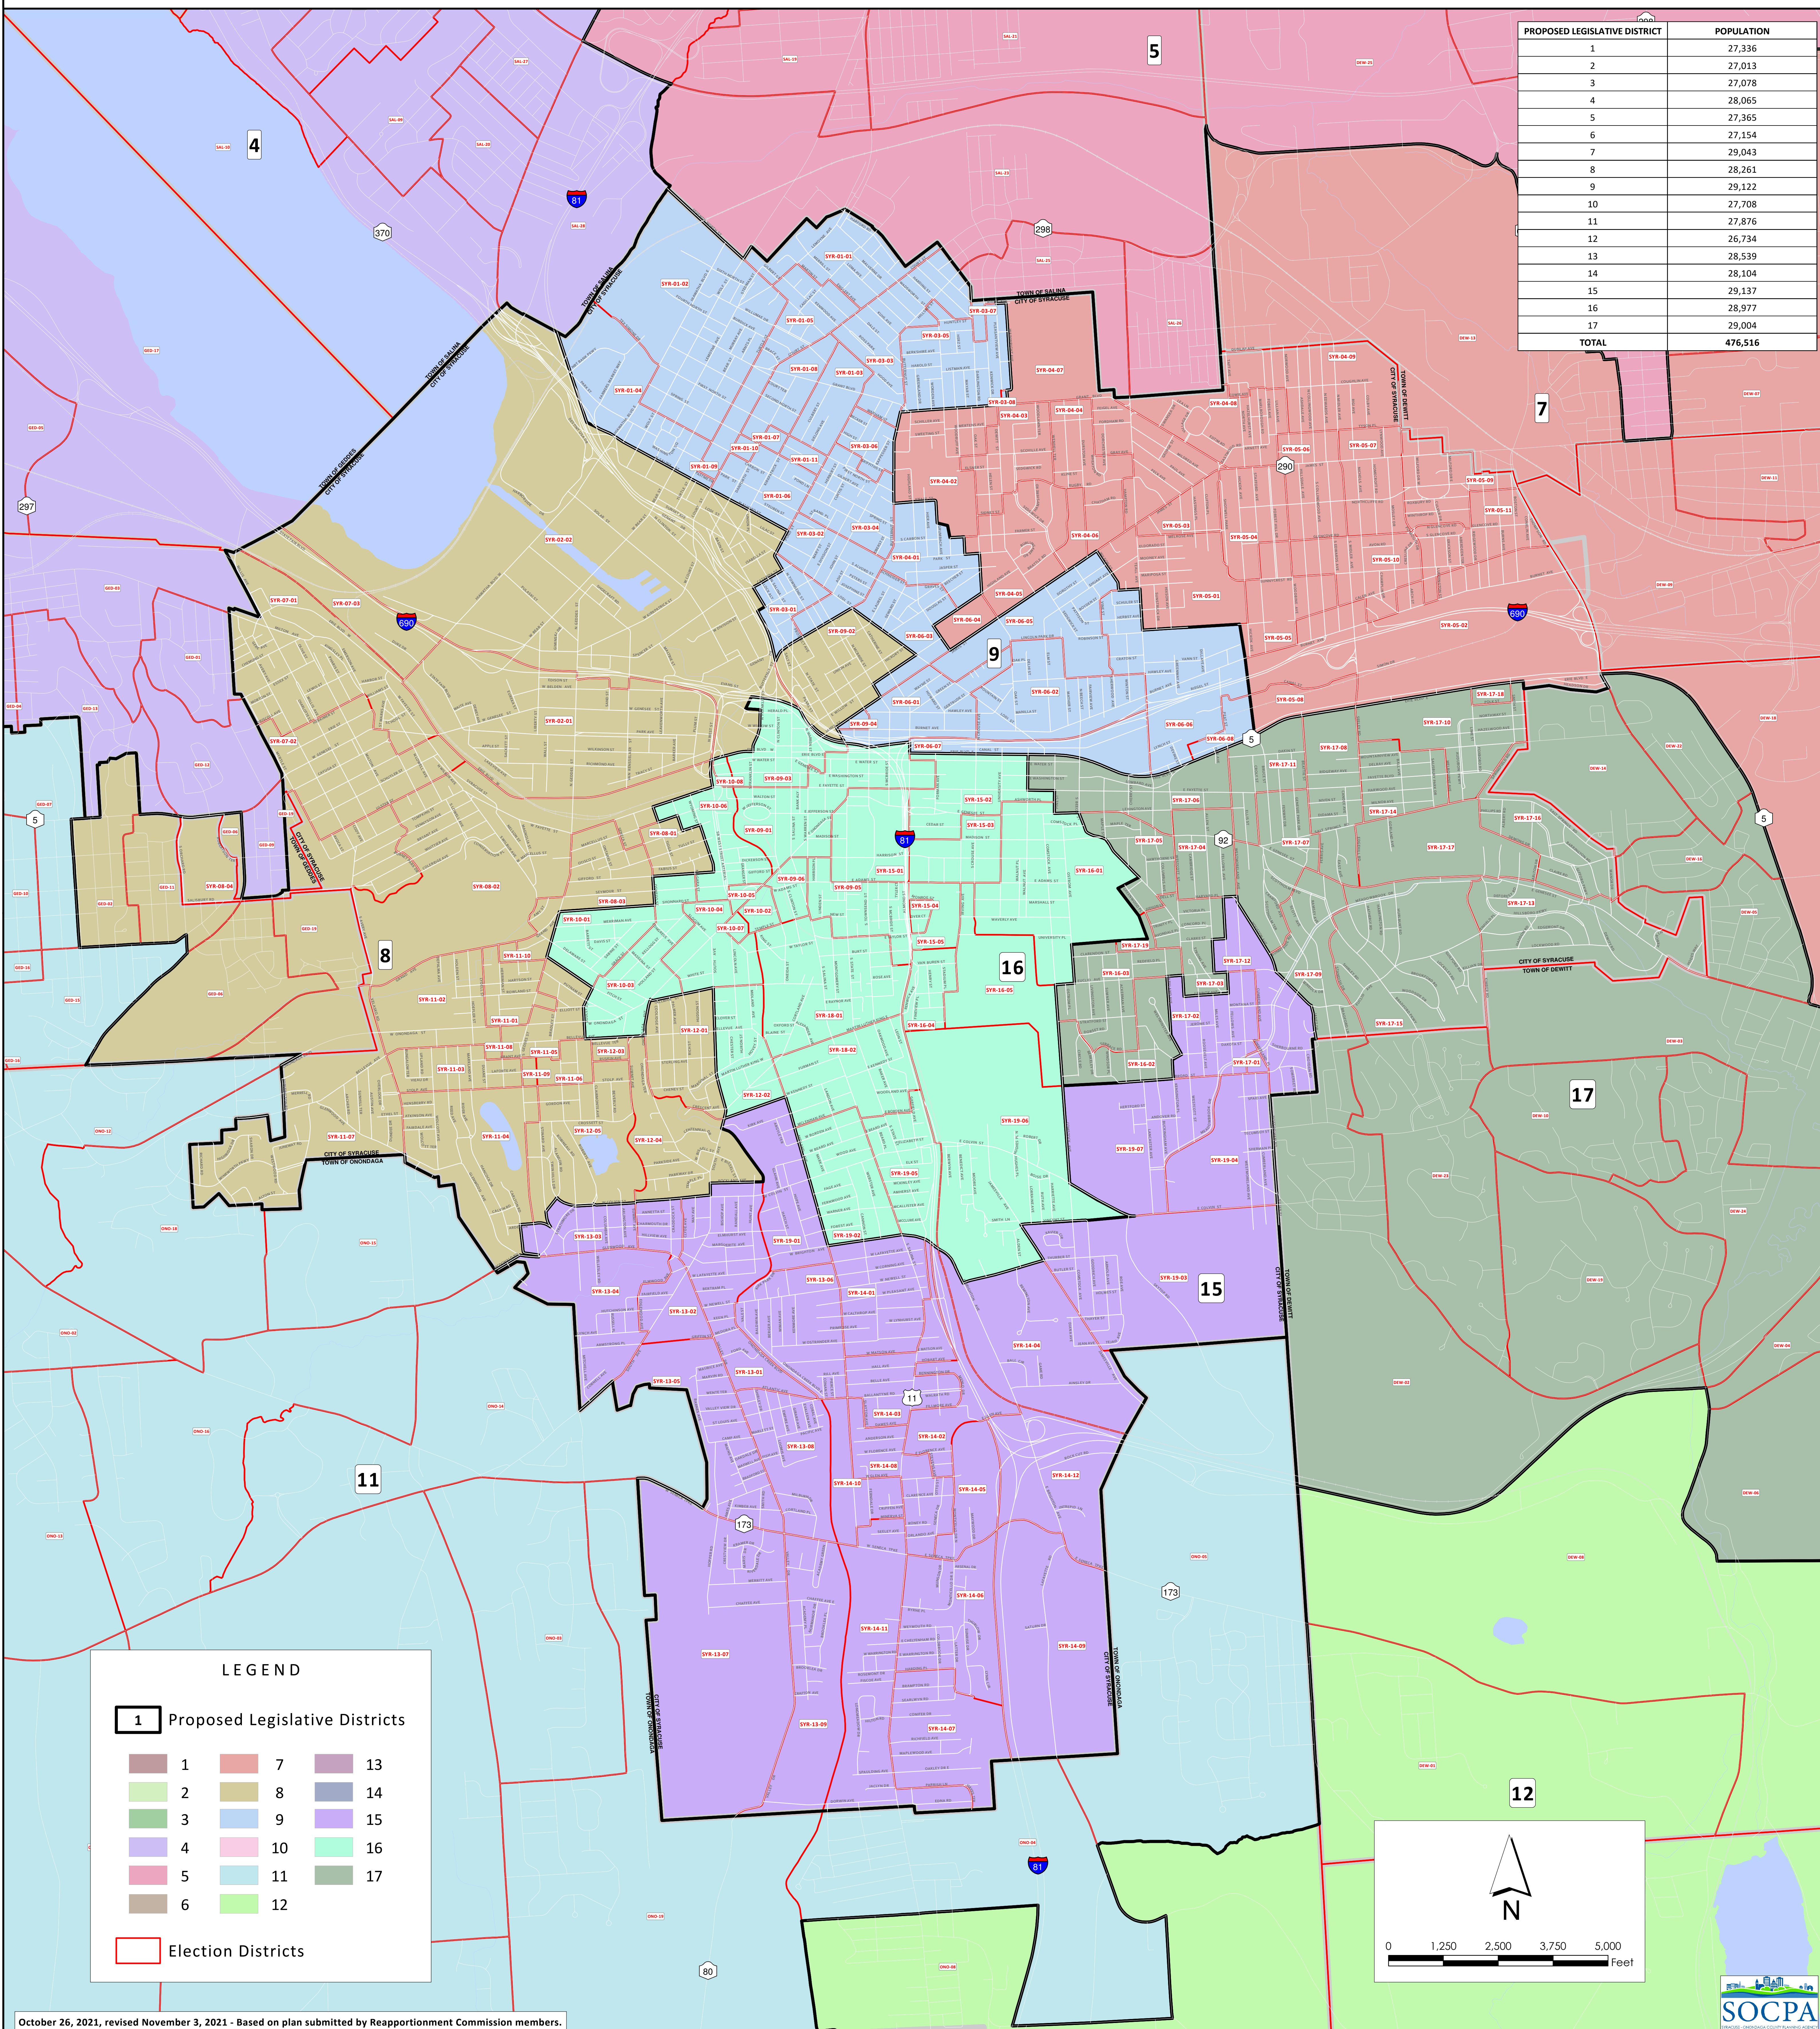

ONONDAGA COUNTY LEGISLATIVE DISTRICTS REAPPORTIONMENT PROPOSAL CITY OF SYRACUSE

DRAFT

PROPOSED LEGISLATIVE DISTRICT	POPULATION
1	27,336
2	27,013
3	27,078
4	28,065
5	27,365
6	27,154
7	29,043
8	28,261
9	29,122
10	27,708
11	27,876
12	26,734
13	28,539
14	28,104
15	29,137
16	28,977
17	29,004
TOTAL	476,516

LEGEND

1 Proposed Legislative Districts

1	7	13
2	8	14
3	9	15
4	10	16
5	11	17
6	12	

Election Districts

12

N

0 1,250 2,500 3,750 5,000 Feet