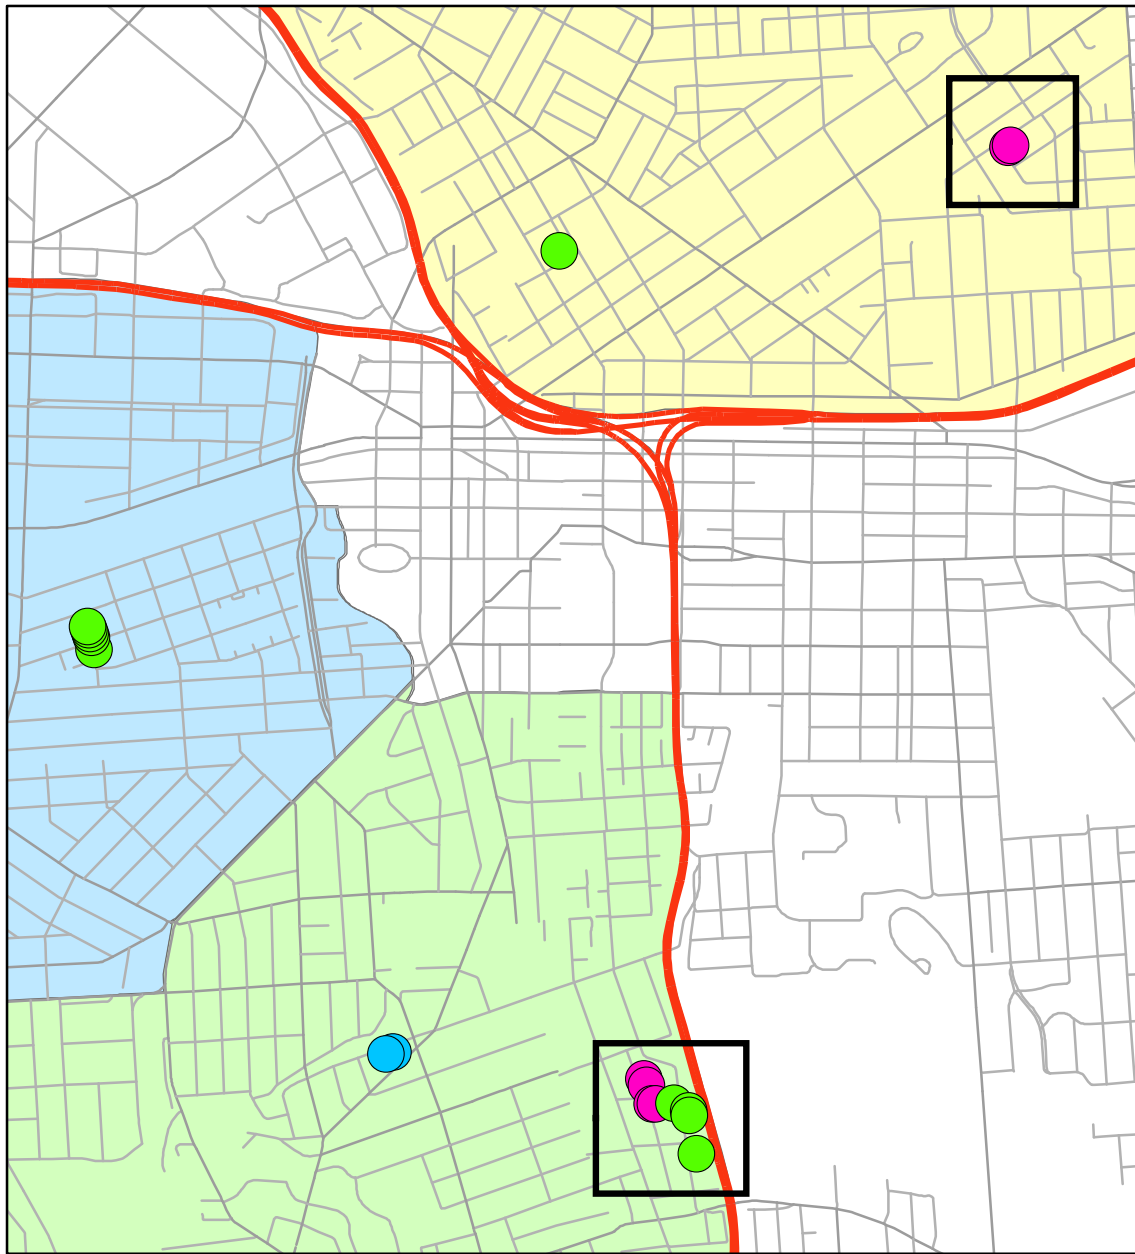

Resurgent Neighborhoods Initiative: Single-Family New Construction 2021

0 0.25 0.5 1 Miles

Shuart Ave - Lincoln Hill

Woodland & Baker Ave - Southside

17 New Single-Family homes

- 6 Completed or Under Construction
- 9 2021 Construction start
- 2 2021 Construction start: Jubilee Homes